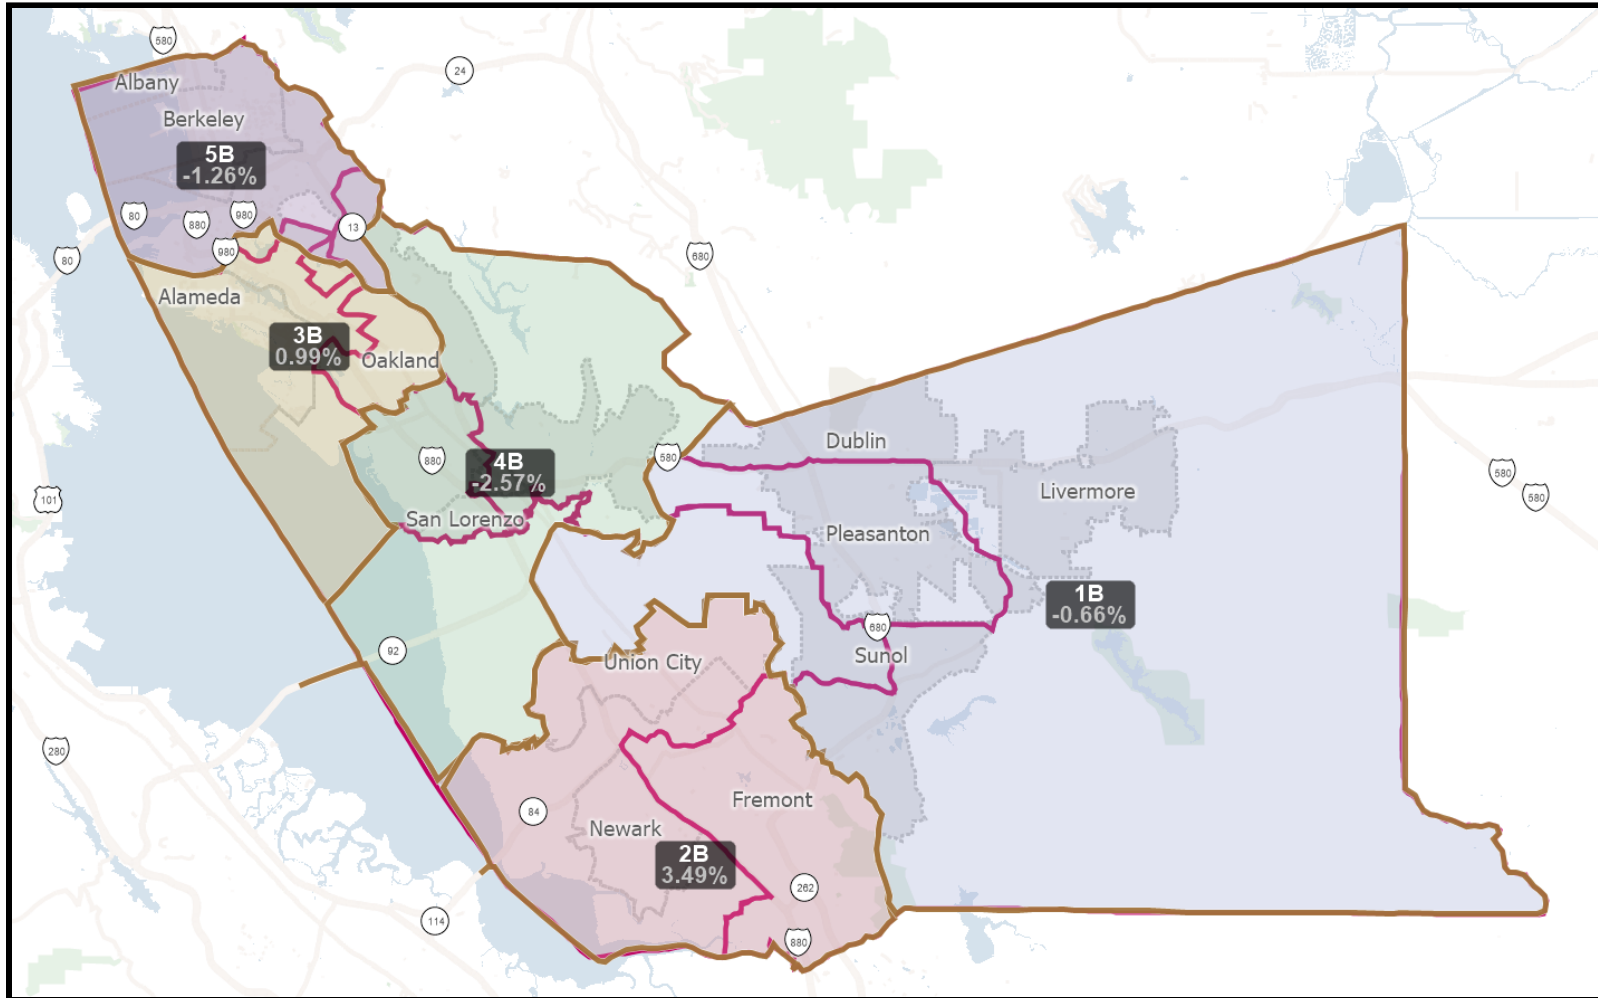

Alameda County Board of Supervisors: Redistricting 2021

November 2, 2021

Visualization B

Current Alameda County Board of Supervisor districts are shown in **pink**. Visualization boundaries are shown in **brown**. Please note these are initial visualizations for the purpose of soliciting feedback and are not official maps.